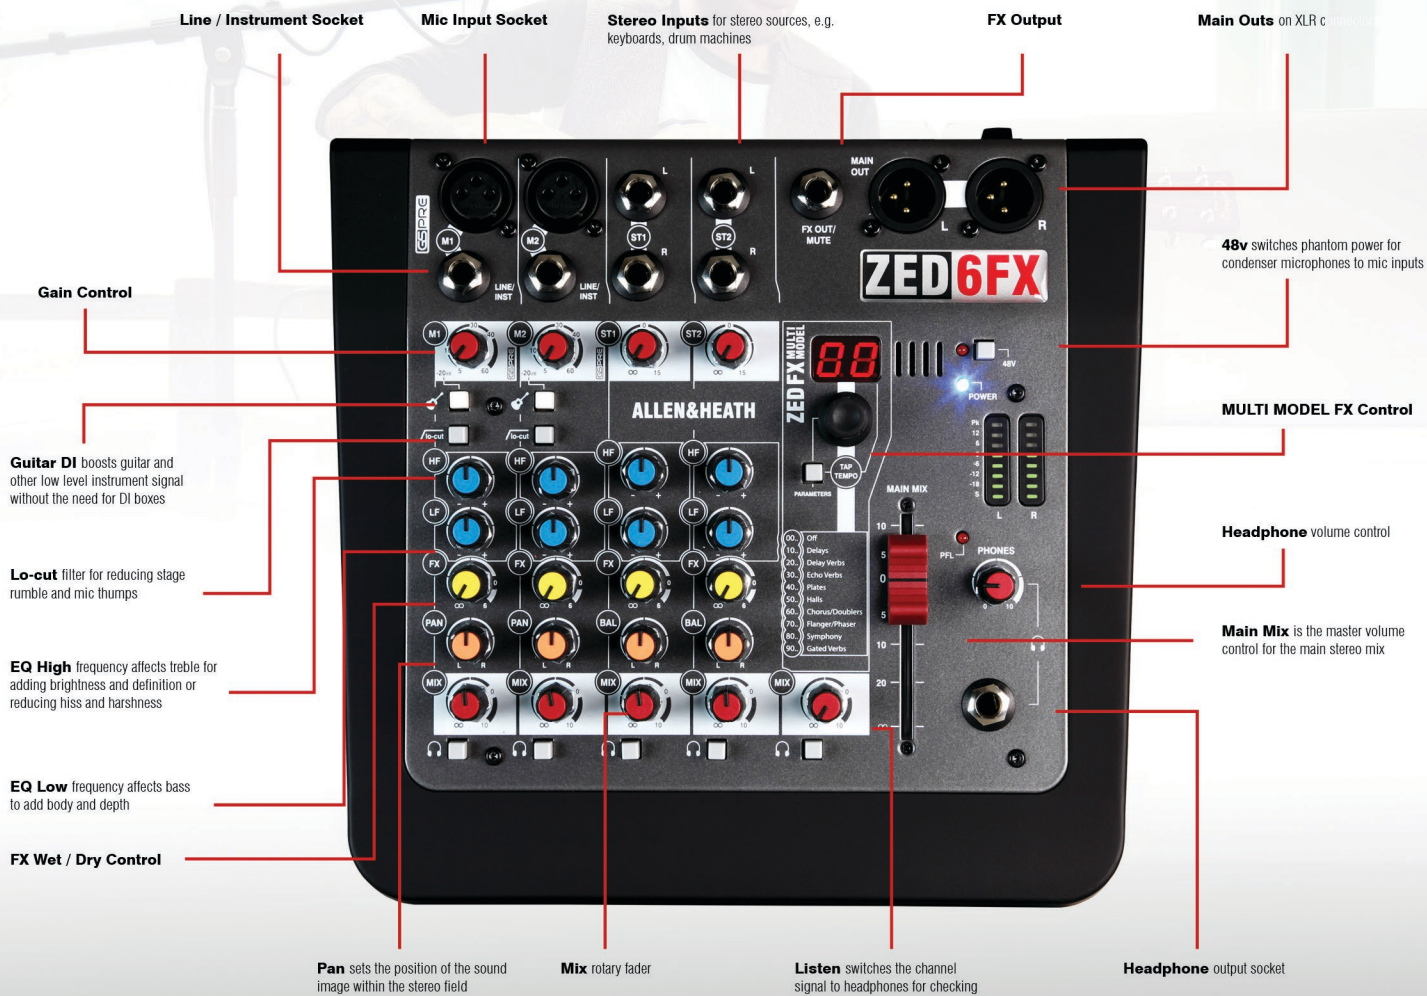

ZED 6FX

ALLEN & HEATH