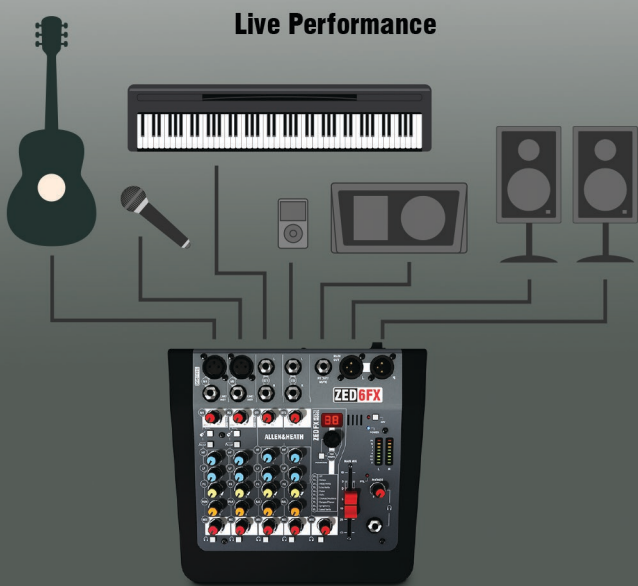

ZED 6FX

ALLEN & HEATH