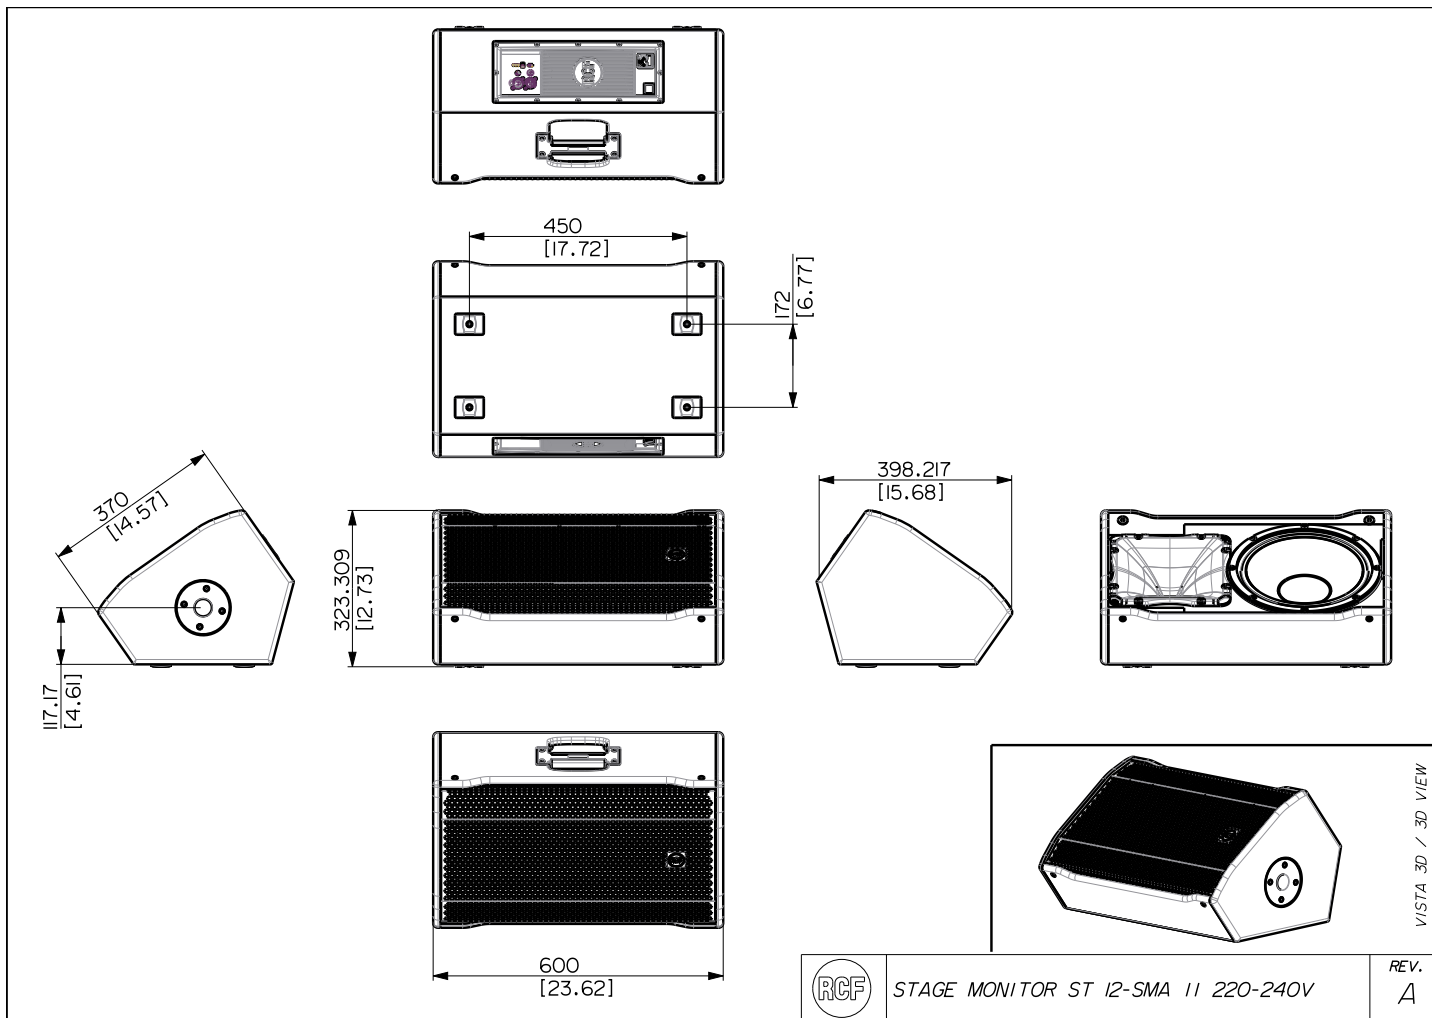

FEATURES

- 1200 Watt
- 130 dB max SPL
- 90° x 60° coverage
- FiRPHASE for 0° Phase Response
- 12" Woofer, 2.5" v.c.
- 1.0" C.Driver, 1.4 v.c.
- Multifunctional cabinet

TECHNICAL SPECIFICATIONS

Acoustical specifications	Frequency Response:	45 Hz ÷ 20000 Hz
	Max SPL @ 1m:	129 dB
	Horizontal coverage angle:	90°
	Vertical coverage angle:	60°
Transducers	Compression Driver:	1 x 1.0", 1.4" v.c
	Woofers:	12", 2.5" v.c
Input/Output section	Input signal:	bal/unbal
	Input connectors:	XLR, Jack
	Output connectors:	XLR
	Input sensitivity:	-2 dBu/+4 dBu
Processor section	Crossover Frequencies:	1400 Hz
	Protections:	RMS, HF
	Limiter:	Soft Limiter
Power section	Total Power:	1200 W Peak, 600 W RMS
	High frequencies:	800 W Peak, 400 W RMS
	Low frequencies:	400 W Peak, 200 W RMS
	Cooling:	Convection
	Connections:	VDE
Standard compliance	CE marking:	Yes
Physical specifications	Cabinet/Case Material:	Baltic birch plywood
	Handles:	1 side
	Pole mount/Cap:	Yes
	Grille:	Steel
	Color:	Black
Size	Height:	318 mm / 12.52 inches
	Width:	594 mm / 23.39 inches
	Depth:	400 mm / 15.75 inches
	Weight:	17.3 kg / 38.14 lbs
Shipping informations	Package Height:	604 mm / 23.78 inches
	Package Width:	352 mm / 13.86 inches
	Package Depth:	412 mm / 16.22 inches
	Package Weight:	19 kg / 41.89 lbs

EAN 8024530017651

ACCESSORIES

AC PM-M20

PART NUMBER **13360067**
EAN: 8024530014599

AC PMX POLE MOUNT M20

PART NUMBER **13360232**
EAN: 8024530010058

AC PRO-FS PROFESS. LOCKING FLOOR STAND

PART NUMBER **13360109**
EAN: 8024530006471