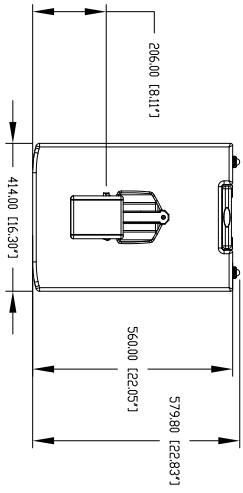

TECHNICAL SPECIFICATIONS

Acoustical specifications	Frequency Response:	40 Hz ÷ 20000 Hz
	Max SPL @ 1m:	130 dB
	Horizontal coverage angle:	90°
	Vertical coverage angle:	30°
Transducers	Fullrange:	8 x 4.0", 1.0" v.c
	Woofers:	15", 3.0" v.c
Input/Output section	Input signal:	bal/unbal
	Input connectors:	XLR, Jack
	Output connectors:	XLR
	Input sensitivity:	-2 dBu/+4 dBu
Processor section	Crossover Frequencies:	180 Hz
	Protections:	Thermal, RMS
	Limiter:	Soft Limiter
	Controls:	Volume, EQ
Power section	Total Power:	1400 W Peak, 700 W RMS
	High frequencies:	400 W Peak, 200 W RMS
	Low frequencies:	1000 W Peak, 500 W RMS
	Cooling:	Convection
	Connections:	VDE
Standard compliance	CE marking:	Yes
Physical specifications	Cabinet/Case Material:	Baltic birch plywood
	Color:	Black, White - RAL 9003
Size	Height:	2200 mm / 86.61 inches
	Width:	410 mm / 16.14 inches
	Depth:	560 mm / 22.05 inches
	Weight:	36.4 kg / 80.25 lbs
Shipping informations	Package Height:	636 mm / 25.04 inches
	Package Width:	459 mm / 18.07 inches
	Package Depth:	613 mm / 24.13 inches
	Package Weight:	43.89 kg / 96.76 lbs

PART NUMBER

- **13000758**

EVOX 12 W

115V

- **13000482**

EVOX 12

115V

EAN 8024530013370

- **13000481**

EVOX 12

220-240V

EAN 8024530013196

EVDX 12

ACCESSORIES

COVER CVR EVOX 12

PART NUMBER **13360324**
EAN: 8024530013189
