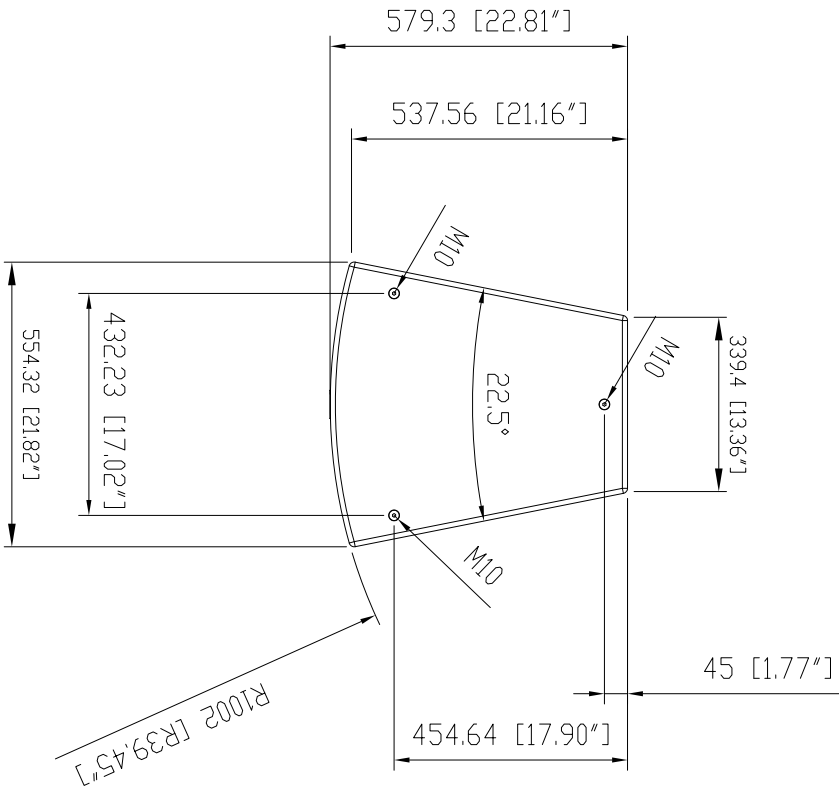

TECHNICAL SPECIFICATIONS

| | | |
|----------------------------------|-----------------------------|------------------------|
| Acoustical specifications | Frequency Response (-10dB): | 30 Hz ÷ 20000 Hz |
| | Max SPL @ 1m: | 137 dB |
| | Horizontal coverage angle: | 90° |
| | Vertical coverage angle: | 40° |
| | Directivity index Q: | 10 |
| | System Sensitivity: | 99 dB |
| Power section | Nominal Impedance (ohm): | 4 ohm |
| | Power Handling: | 1800 W RMS |
| | Peak Power Handling: | 7200 W PEAK |
| | Recommended Amplifier: | 3600 W |
| | Crossover Frequencies: | 1200 Hz |
| Transducers | Compression Driver: | 1.4" neo, 4.0" v.c |
| | Nominal Impedance (ohm): | 8 ohm |
| | Input Power Rating: | 140 W AES, 280 W PEAK |
| | Sensitivity: | 110 dB, 1W @ 1m |
| | Woofers: | 2 x 15", 4.0" v.c |
| | Nominal Impedance (ohm): | 8 ohm |
| | Input Power Rating: | 900 W AES, 1800 W PEAK |
| Sensitivity: | 97 dB, 1W @ 1m | |
| Input/Output section | Input connectors: | Speakon® NL4 |
| | Output connectors: | Speakon® NL4 |
| Standard compliance | CE marking: | Yes |
| Physical specifications | Cabinet/Case Material: | Baltic birch plywood |
| | Hardware: | 12 x M10 inserts |
| | Handles: | 1 side |
| | Grille: | Steel |
| | Color: | Black |
| Size | Height: | 1109 mm / 43.66 inches |
| | Width: | 554 mm / 21.81 inches |
| | Depth: | 579 mm / 22.8 inches |
| | Weight: | 63 kg / 138.89 lbs |
| Shipping informations | Package Height: | 1170 mm / 46.06 inches |
| | Package Width: | 640 mm / 25.2 inches |
| | Package Depth: | 610 mm / 24.02 inches |
| | Package Weight: | 63 kg / 138.89 lbs |

PART NUMBER

- **13000413**

V 45

EAN 8024530010973

V 45