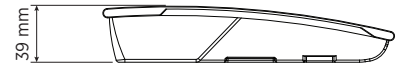

DRAWINGS

PANELS

Front panel