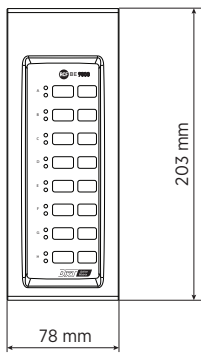

BE 9808

ADDITIONAL KEYBOARD

DESCRIPTION

BE 9808 is an additional keyboard with eight configurable buttons that works with BM 9802, BM 9804 and BM 9804FM. It allows making selective calls to each system's zone. Up to 8 units can be connected to the same microphone console.

FEATURES

- Selective zones activation
- Zones status indication
- Powered by microphone console
- Robust metal case

TECHNICAL SPECIFICATIONS

Console specifications	Console Type:	Emergency
	Working with	DXT 9000
	General call:	Yes
	Selective call:	Yes
	Configurable buttons:	Yes
	LED indicators:	Yes
Connections	Daisy-chain:	Yes
	Max number in daisy-chain:	8
Standard compliance	EN54-16 certified:	Yes
	CE marking:	Yes
	CPR number:	0068-CPR-007/2015
Physical specifications	Cabinet/Case Material:	Metal
Size	Height:	39 mm / 1.54 inches
	Width:	78 mm / 3.07 inches
	Depth:	203 mm / 7.99 inches
	Weight:	0.7 kg / 1.54 lbs
Shipping informations	Package Height:	65 mm / 2.56 inches
	Package Width:	270 mm / 10.63 inches
	Package Depth:	120 mm / 4.72 inches
	Package Weight:	0.9 kg / 1.98 lbs

PART NUMBER

- **14380025**

BE 9808

EAN 8024530007706

DRAWINGS

PANELS

Front panel